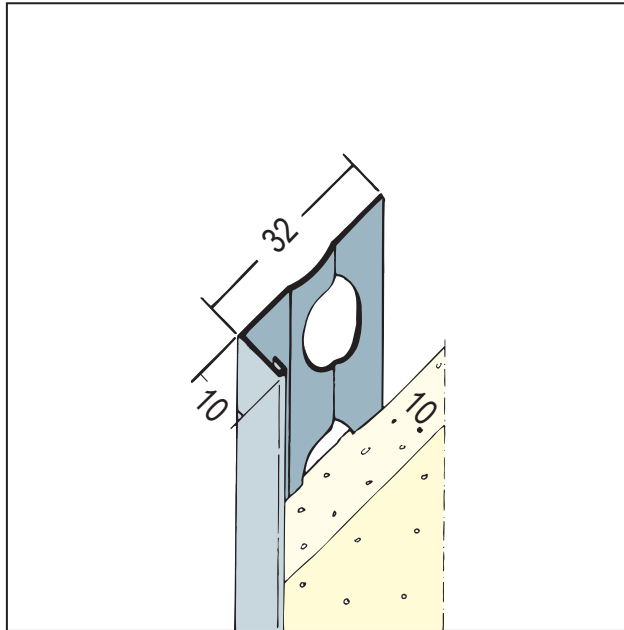

PRODUCT DATA SHEET

Stop profile for interior plaster and exterior render

10 mm

Item no. 9111

Status: 11.04.2024 | 12:04

Designation	Stop profile for interior plaster and exterior render 10 mm
Description	PROTEKTOR Aluminium plaster stop profile with white base coating for interior and exterior plasters of 10 mm and thicker. Aluminium corner profiles with base coating can be installed in private household bathrooms, including underneath tiles. Stainless steel profiles must be installed in commercial kitchens, other damp areas, swimming pools or halls, and when using restoration plaster.
Product area	Internal plastering Wet rooms External rendering
Product category	Plaster/render stops Wet rooms to W2-I Plaster/render stops
Types of mortar	Silicate plaster, Reinforcing plaster organ, Insulating plaster, Deposits cleaning, Gypsum mortars and mortars containing gypsum, Gypsum plaster, Lime plaster, Lime cement plaster, Clay plaster
Plaster thickness	10 mm
Material	Aluminium, with basic coating
Standard EN	EN 13658-1
Product length	250 cm; 300 cm
Application Areas	For wet rooms with water exposure class up to W2-I.
Reaction to fire (R2F)	E
Productcolor	10, white
Packaging Unit	25 PCS / 144 BUN
Leaflet	* Leaflet Planning and Application of Metallic Plaster Profiles; Publisher: European Trade Association Europrofiles, www.europrofiles.com , * Leaflet Planning and Application of Metallic Plaster Profiles; Publisher: European Trade Association Europrofiles, www.europrofiles.com , * Leaflet Winter Construction Sites; Publisher: Bundesverband der Gipsindustrie e.V., www.gips.de

PRODUCT DATA SHEET

Stop profile for interior plaster and exterior render

10 mm

Item no. 9111

All statements without guarantee. Reserve technical changes. Product illustrations may differ from the delivery product. Tender specifications, installation instructions and performance declarations (if required by law) can be found on our homepage. Please respect the environment for a proper disposal!