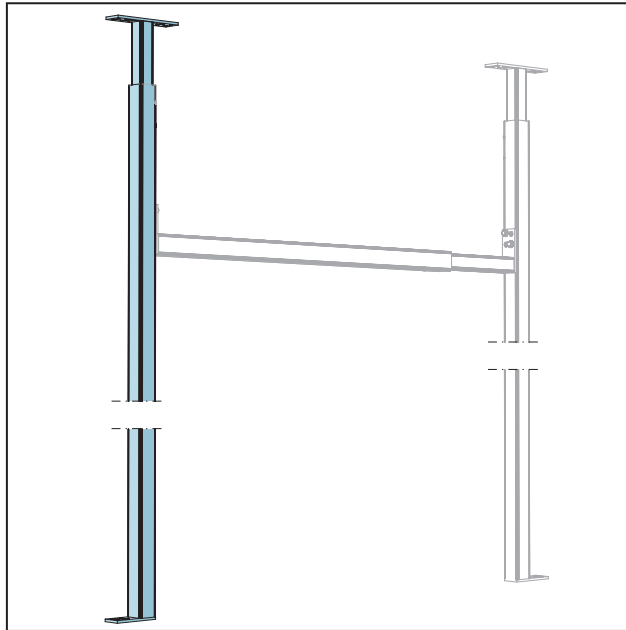

# PRODUCT DATA SHEET

Telescopic support 75 x 50 x 4 mm

3,22 - 3,50 m

Item no. 6618

Status: 12.04.2024 | 12:04

<b>Designation</b>	Telescopic support 75 x 50 x 4 mm 3,22 - 3,50 m
<b>Description</b>	For mounting heavy doors, fire doors, radiators and heavy duty equipment.
<b>Product area</b>	Dry lining / lightweight steel construction
<b>Product category</b>	Supports and door systems passagio
<b>Material</b>	Steel primed
<b>Material thickness</b>	4 mm
<b>Product length</b>	350 cm
<b>Reaction to fire (R2F)</b>	A1
<b>Packaging Unit</b>	1 PC / 10 PC