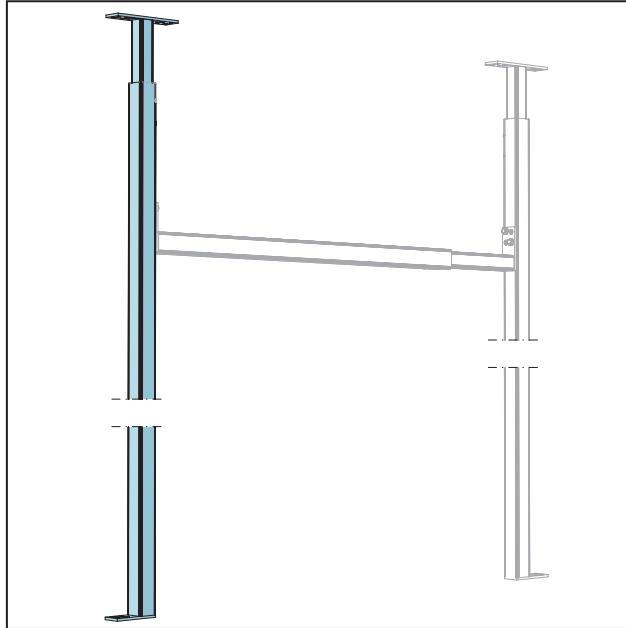

# PRODUCT DATA SHEET

Telescopic support 75 x 50 x 4 mm

2,47 - 2,75 m

Item no. 6615

Status: 12.04.2024 | 12:04

<b>Designation</b>	Telescopic support 75 x 50 x 4 mm 2,47 - 2,75 m
<b>Description</b>	For mounting heavy doors, fire doors, radiators and heavy duty equipment.
<b>Product area</b>	Dry lining / lightweight steel construction
<b>Product category</b>	Supports and door systems passagio
<b>Material</b>	Steel primed
<b>Material thickness</b>	4 mm
<b>Product length</b>	275 cm
<b>Reaction to fire (R2F)</b>	A1
<b>Packaging Unit</b>	1 PC / 10 PC