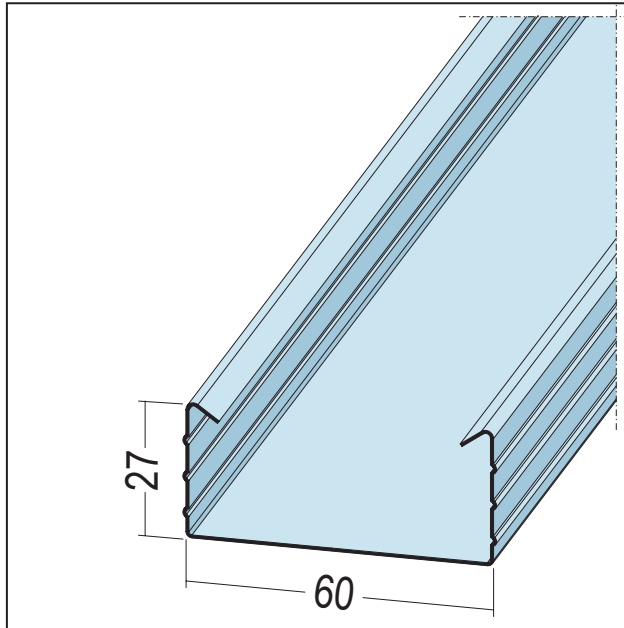

PRODUCT DATA SHEET

C-ceiling profile smooth with square return

C 60-27

Item no. 5128

Status: 25.04.2024 | 12:04

Designation	C-ceiling profile smooth with square return C 60-27
Description	Application area: hanging ceilings and wall facings.
Product area	Dry lining / lightweight steel construction
Product category	Stand profiles for ceiling and wall
Material	Galvanised steel
Material thickness	0,6 mm
Standard EN	EN 14195:2005
Standard	DIN18182-1
Galvanizing	tested to standard
Product width	60 mm
Product length	400 cm
Product height in mm	27 mm
Reaction to fire (R2F)	A1
Packaging Unit	12 PCS / 15 BUN