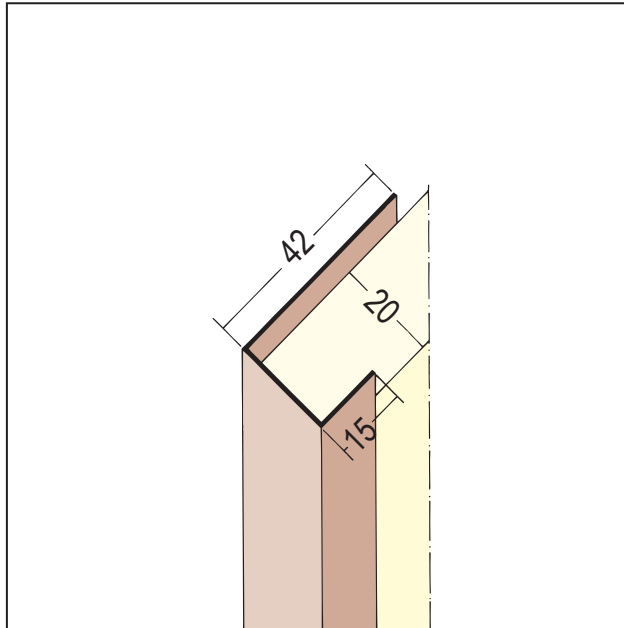

PRODUCT DATA SHEET

Connecting profile U-profile PVC

20 mm

Item no. 3502

Status: 11.04.2024 | 03:04

Designation	Connecting profile U-profile PVC 20 mm
Description	The PROTEKTOR connection and edge profile (u-profile) made of PVC is ideal for attaching façade panels in various positions, such as when securing window and door soffits. The profile also provides coverage for cut edges and it smooths uneven surfaces. Suited for façade cladding of up to 20 mm.
Product area	Curtain wall
Product category	Connecting- and stop profiles Edging profiles Window connection profiles
Material	Hard PVC
GK/Plate	20 mm
Material thickness	1,4 mm
Product length	250 cm; 300 cm; 500 cm
Of opening	20 mm
Productcolor	90, black
Packaging Unit	10 PCS / 32 BUN