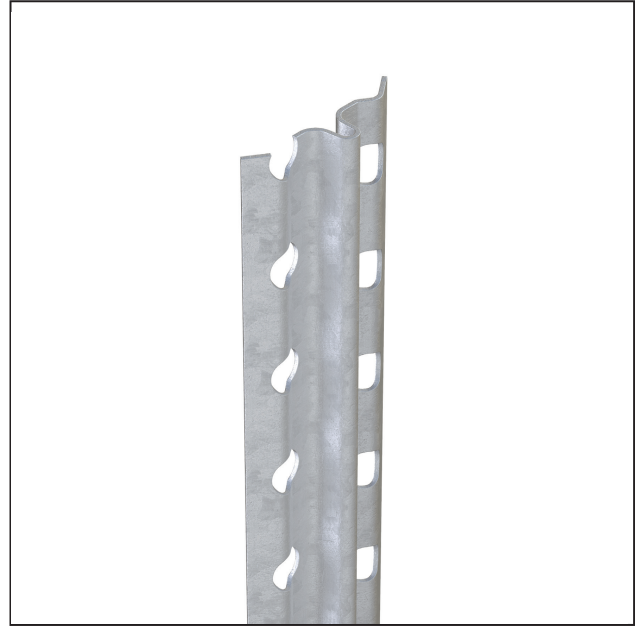

# PRODUCT DATA SHEET

Depth gauge profile for interior plaster  
6 mm, galvanised  
Item no. 1106

Status: 12.04.2024 | 12:04

<b>Designation</b>	Depth gauge profile for interior plaster 6 mm, galvanised
<b>Description</b>	PROTEKTOR Depth gauge profile made of galvanised steel for interior plaster of 6 mm and thicker. Plaster guides for creating exact and even plaster surfaces.
<b>Product area</b>	Internal plastering
<b>Product category</b>	Flatness guides
<b>Types of mortar</b>	Silicate plaster, Insulating plaster, Deposits cleaning, Gypsum mortars and mortars containing gypsum, Gypsum plaster, Lime plaster, Lime cement plaster
<b>Plaster thickness</b>	6 mm
<b>Material</b>	Galvanised steel
<b>Standard EN</b>	EN 13658-1
<b>Galvanizing</b>	Z 275
<b>Product length</b>	250 cm; 260 cm; 275 cm; 300 cm
<b>Reaction to fire (R2F)</b>	A1
<b>Treatment</b>	In damp rooms, stainless steel profiles are generally to be installed. The exception is domestic kitchens and bathrooms. Galvanized profiles must be removed after completion of the flush.
<b>Packaging Unit</b>	50 PCS / 70 BUN
<b>Leaflet</b>	* Leaflet Planning and Application of Metallic Plaster Profiles; Publisher: European Trade Association Europrofiles, <a href="http://www.europrofiles.com">www.europrofiles.com</a> , * Leaflet Planning and Application of Metallic Plaster Profiles; Publisher: European Trade Association Europrofiles, <a href="http://www.europrofiles.com">www.europrofiles.com</a> , * Leaflet Winter Construction Sites; Publisher: Bundesverband der Gipsindustrie e.V., <a href="http://www.gips.de">www.gips.de</a>

# PRODUCT DATA SHEET

Depth gauge profile for interior plaster

6 mm, galvanised

Item no. 1106

All statements without guarantee. Reserve technical changes. Product illustrations may differ from the delivery product. Tender specifications, installation instructions and performance declarations (if required by law) can be found on our homepage. Please respect the environment for a proper disposal!