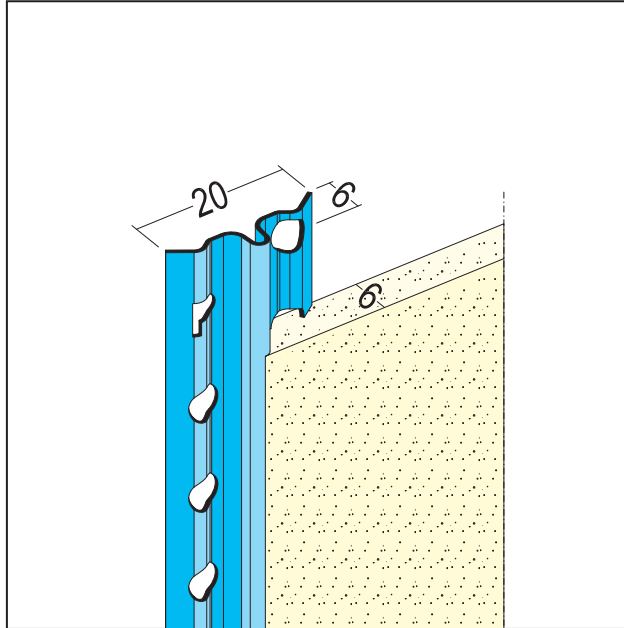

# PRODUCT DATA SHEET

Depth gauge profile for interior plaster  
6 mm, galvanised  
Item no. 1106

Status: 12.04.2024 | 12:04

<b>Designation</b>	Depth gauge profile for interior plaster 6 mm, galvanised
<b>Description</b>	PROTEKTOR Depth gauge profile made of galvanised steel for interior plaster of 6 mm and thicker. Plaster guides for creating exact and even plaster surfaces.
<b>Product area</b>	Internal plastering
<b>Product category</b>	Flatness guides
<b>Types of mortar</b>	Silicate plaster, Insulating plaster, Deposits cleaning, Gypsum mortars and mortars containing gypsum, Gypsum plaster, Lime plaster, Lime cement plaster
<b>Plaster thickness</b>	6 mm
<b>Material</b>	Galvanised steel
<b>Standard EN</b>	EN 13658-1
<b>Galvanizing</b>	Z 275
<b>Product length</b>	250 cm; 260 cm; 275 cm; 300 cm
<b>Reaction to fire (R2F)</b>	A1
<b>Treatment</b>	In damp rooms, stainless steel profiles are generally to be installed. The exception is domestic kitchens and bathrooms. Galvanized profiles must be removed after completion of the flush.
<b>Packaging Unit</b>	50 PCS / 70 BUN
<b>Leaflet</b>	* Leaflet Planning and Application of Metallic Plaster Profiles; Publisher: European Trade Association Europrofiles, <a href="http://www.europrofiles.com">www.europrofiles.com</a> , * Leaflet Planning and Application of Metallic Plaster Profiles; Publisher: European Trade Association Europrofiles, <a href="http://www.europrofiles.com">www.europrofiles.com</a> , * Leaflet Winter Construction Sites; Publisher: Bundesverband der Gipsindustrie e.V., <a href="http://www.gips.de">www.gips.de</a>

# PRODUCT DATA SHEET

Depth gauge profile for interior plaster

6 mm, galvanised

Item no. 1106

All statements without guarantee. Reserve technical changes. Product illustrations may differ from the delivery product. Tender specifications, installation instructions and performance declarations (if required by law) can be found on our homepage. Please respect the environment for a proper disposal!